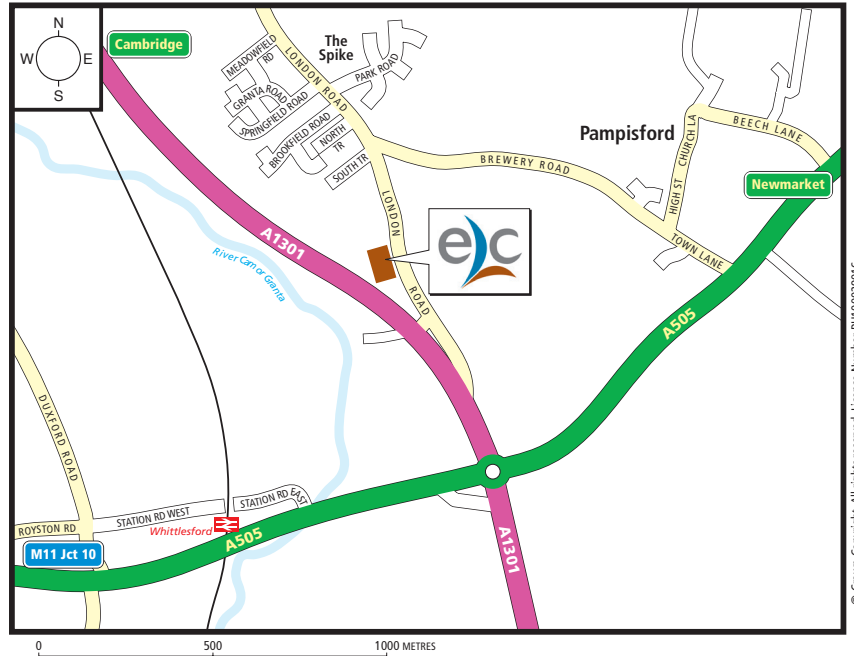

Eastern Leadership Centre / ELC Services Ltd

Iconix Park
London Road
Pampisford
Cambridge
CB22 3EG

Tel: 01223 499200

Fax: 01223 499249

Email: info@elc-cambridge.org

Website: www.elc-cambridge.org

Eastern Leadership Centre

Directions:

The nearest station is Whittlesford with trains available from London Liverpool Street. Taxis are available for the 5 minute journey to our Centre.

Heathrow Airport: From the airport take the M4 West. Exit at Junction 4a onto M25 heading North. At Junction 27, exit onto the M11 heading North. Exit at Junction 10, please now follow the Map.

Stansted Airport: From the airport take the M11 Northbound. Exit at Junction 10, please follow the Map.

Gatwick Airport: From the airport take the M23 North. Exit at Junction 8 and join the M25 heading East towards Dartford Crossing. At Junction 27, exit onto the M11 heading North. Exit at Junction 10, please now follow the Map.

By Road: ELC is located approximately 7 miles south of Cambridge on the A1301. The Centre is adjacent to the A505 east/west route, linking to the A11 trunk road and 2 miles from Junction 10 of the M11. For further detailed directions access the ELC website.