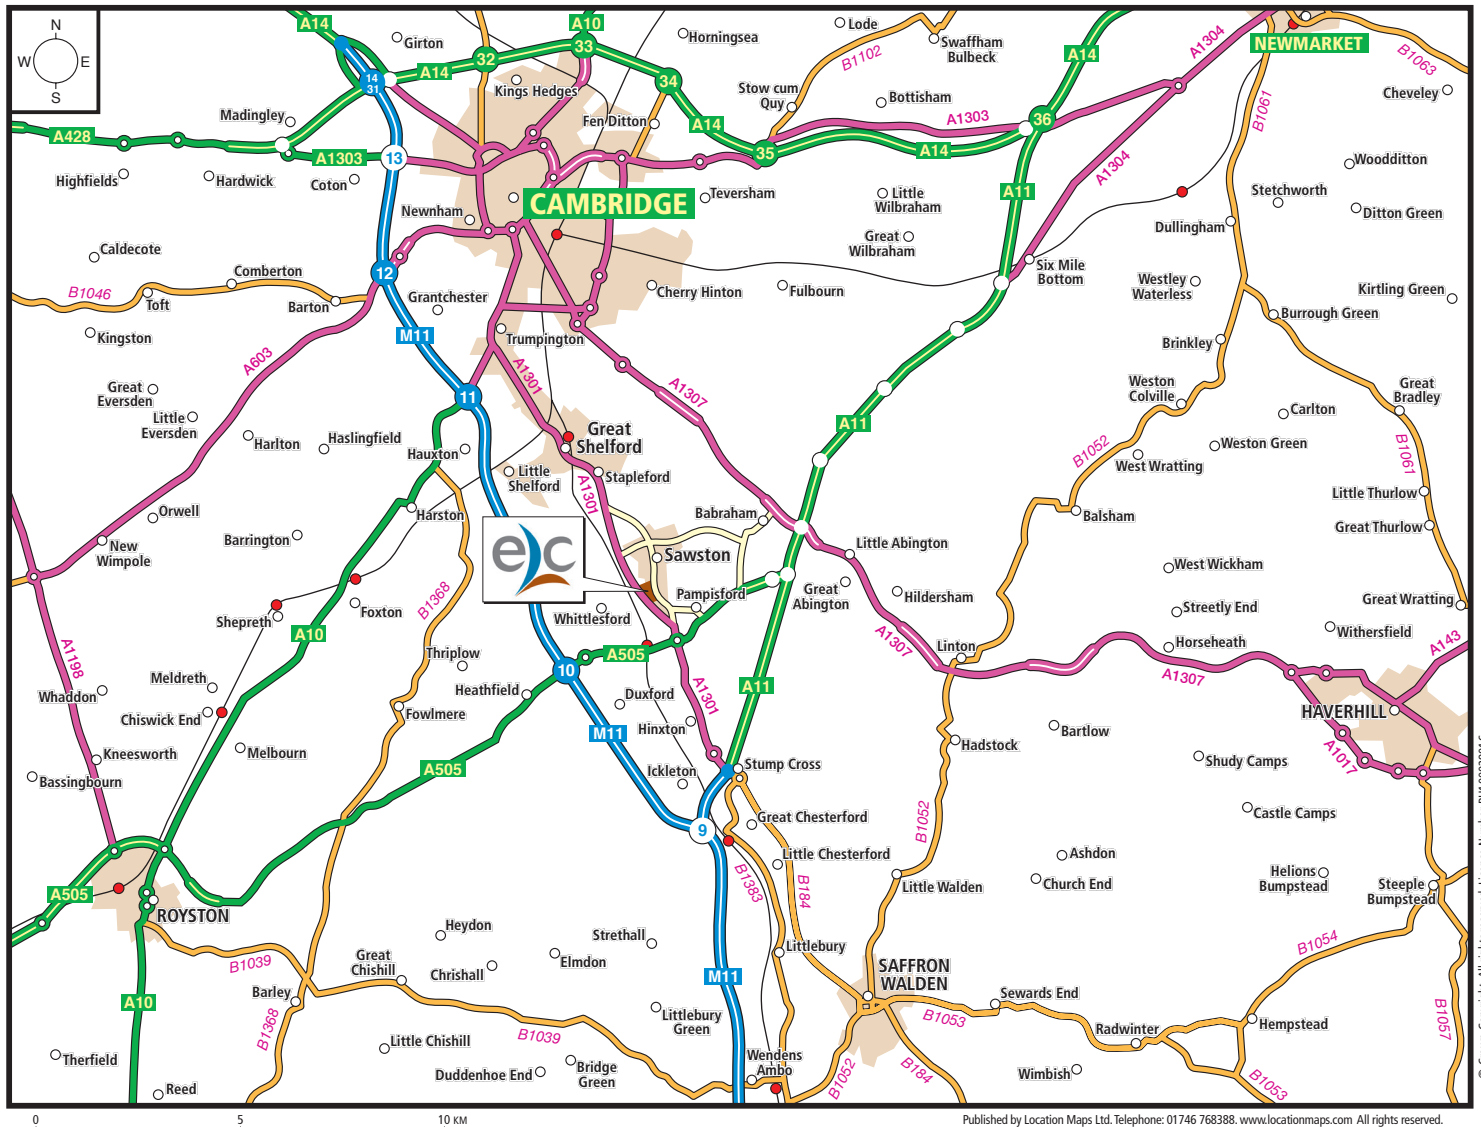

Eastern Leadership Centre / ELC Services Ltd

Iconix Park
London Road
Pampisford
Cambridge
CB22 3EG

Tel: 01223 499200

Fax: 01223 499249

Email: info@elc-cambridge.org

Website: www.elc-cambridge.org

Eastern Leadership Centre

Directions:

The nearest station is Whittlesford with trains available from London Liverpool Street. Taxis are available for the 5 minute journey to our Centre.

Heathrow Airport: From the airport take the M4 West. Exit at Junction 4a onto M25 heading North. At Junction 27, exit onto the M11 heading North. Exit at Junction 10, please now follow the Map.

Stansted Airport: From the airport take the M11 Northbound. Exit at Junction 10, please follow the Map.

Gatwick Airport: From the airport take the M23 North. Exit at Junction 8 and join the M25 heading East towards Dartford Crossing. At Junction 27, exit onto the M11 heading North. Exit at Junction 10, please now follow the Map.

By Road: ELC is located approximately 7 miles south of Cambridge on the A1301. The Centre is adjacent to the A505 east/west route, linking to the A11 trunk road and 2 miles from Junction 10 of the M11. For further detailed directions access the ELC website.